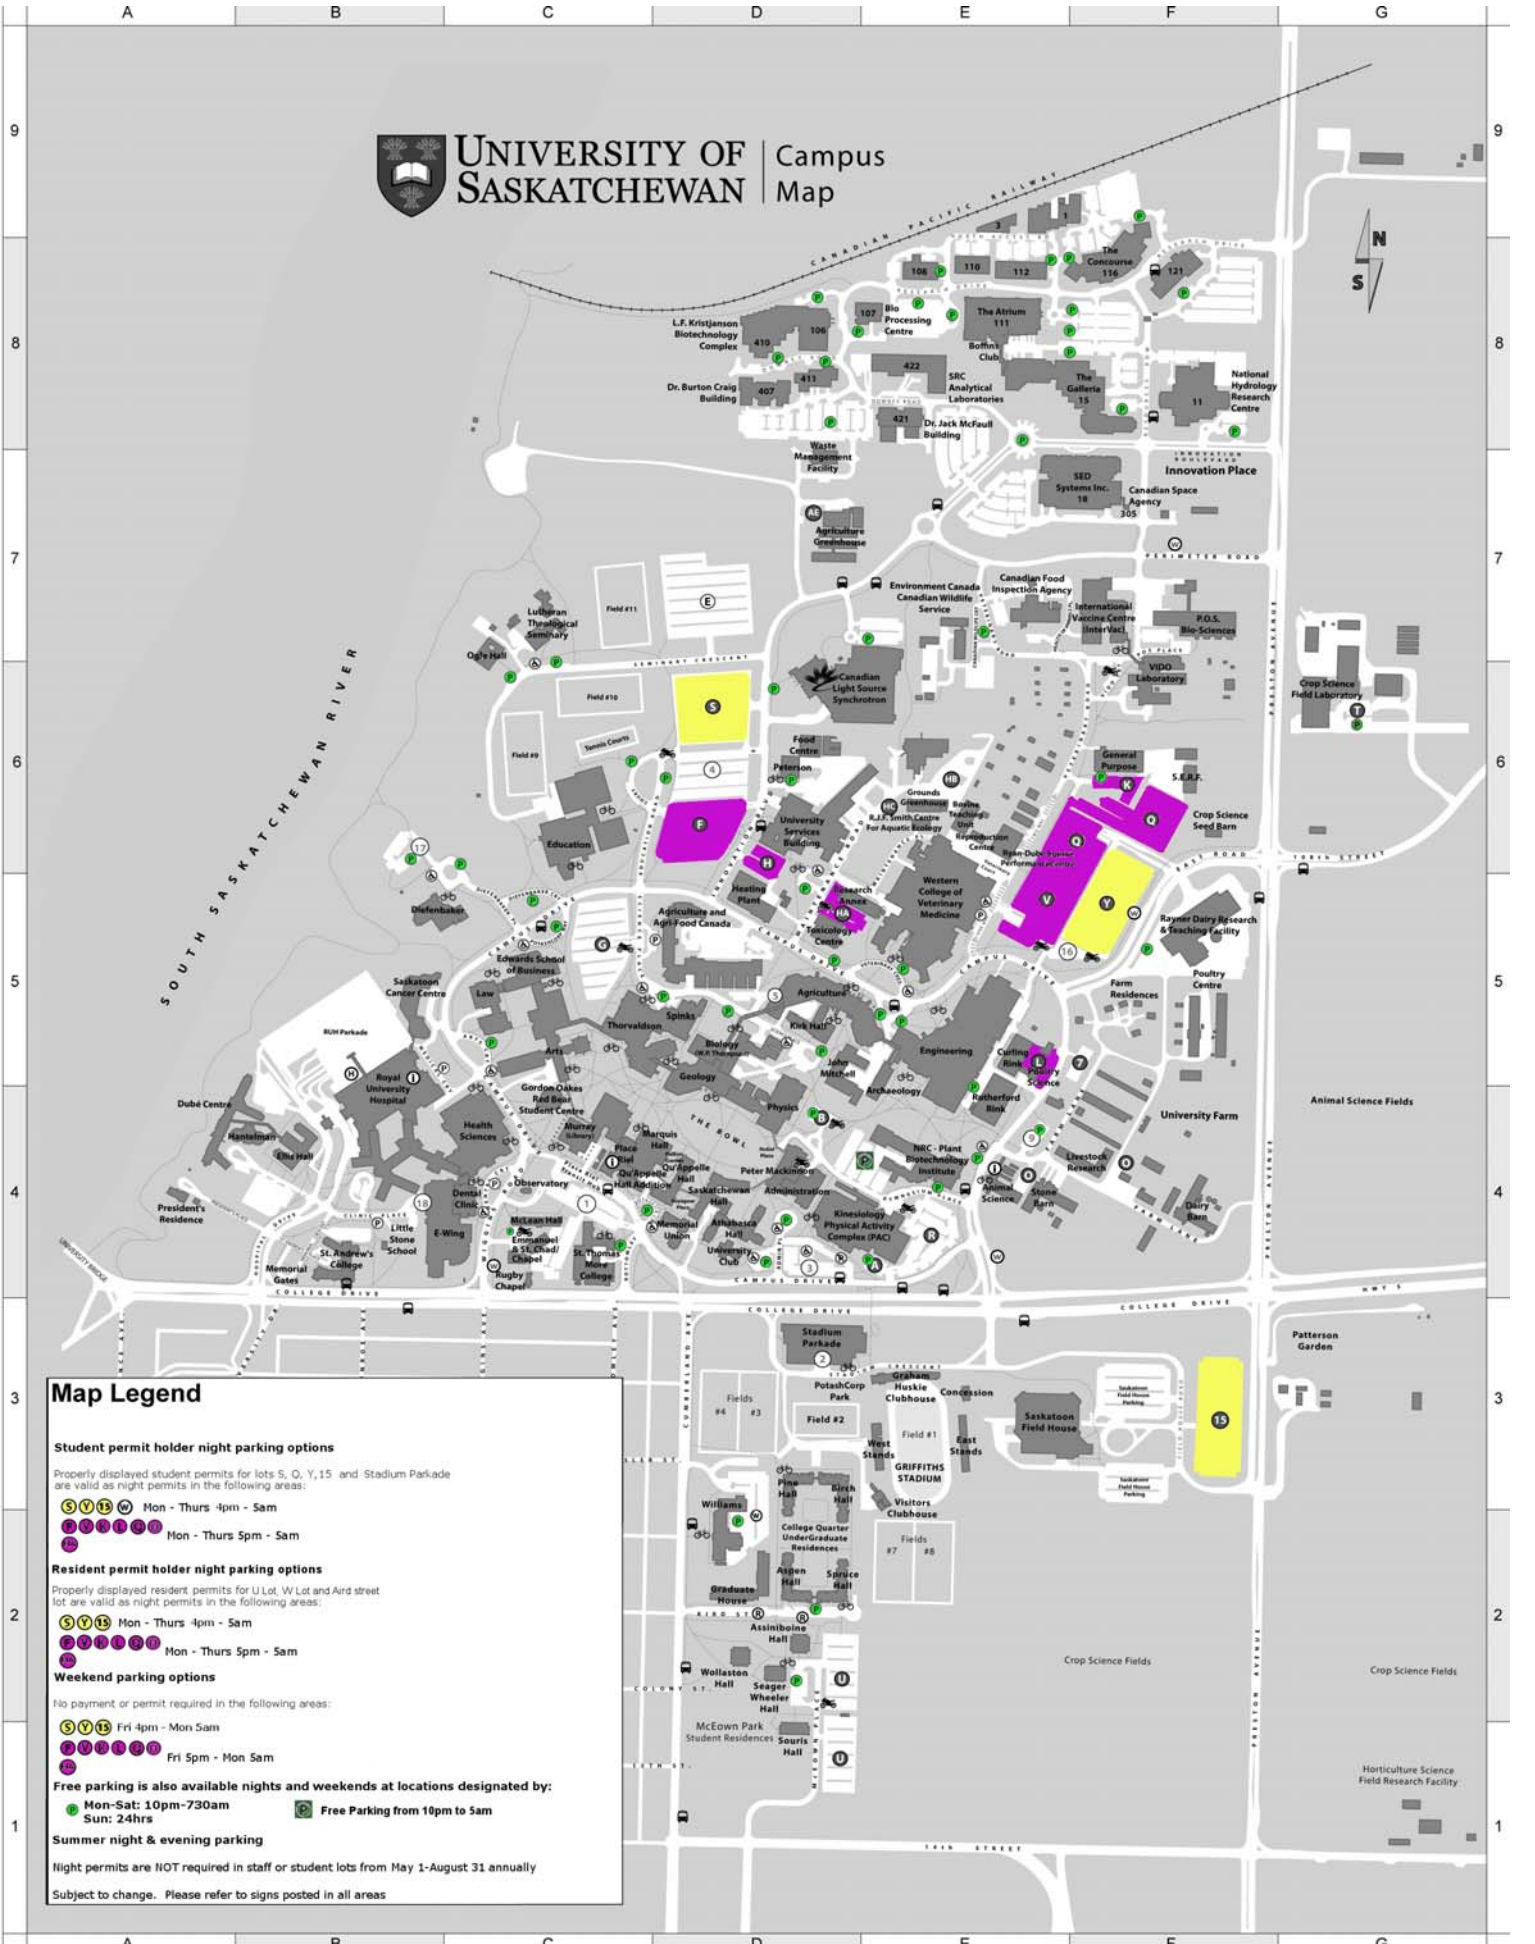

UNIVERSITY OF SASKATCHEWAN Campus Map

Map Legend

Student permit holder night parking options

- S Y 15 M Mon - Thurs 4pm - 5am
- S O Y 15 M Mon - Thurs 5pm - 5am

Resident permit holder night parking options

- S Y 15 Mon - Thurs 4pm - 5am
- S O Y 15 M Mon - Thurs 5pm - 5am

Weekend parking options

No payment or permit required in the following areas:

- S Y 15 Fri 4pm - Mon 5am
- S O Y 15 M Fri 5pm - Mon 5am

Free parking is also available nights and weekends at locations designated by:

- S O Y 15 Mon-Sat: 10pm-730am
- S O Y 15 Sun: 24hrs
- P Free Parking from 10pm to 5am

Summer night & evening parking

Night permits are NOT required in staff or student lots from May 1-August 31 annually

Subject to change. Please refer to signs posted in all areas